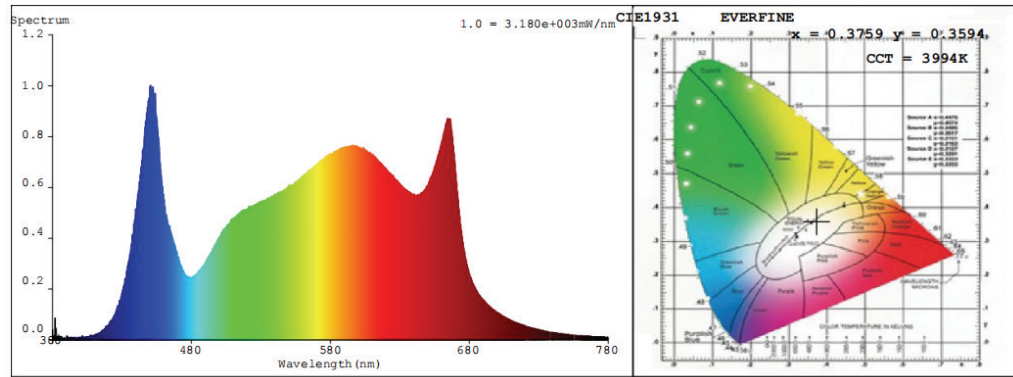

Specifications

- Wattage: 800W ±10%(8PCS Bar Lights)
- Voltage: 100-277VAC
- Full Spectrum: 300-800 NM
- Dimmable: 0-10V
- Timer: Available
- Beam Angle: 120°
- Lumen Lux: 48000 LM
- Life Time: 50,000 hours
- Warranty: 5 years
- Driver: UL Listed
- LED Chips: Osram+Samsung*2592PCS
- PF: 0.97
- IP: IP65
- Cooling: Aluminium
- Product Size: 110*107.5*6.5CM

Spectrum