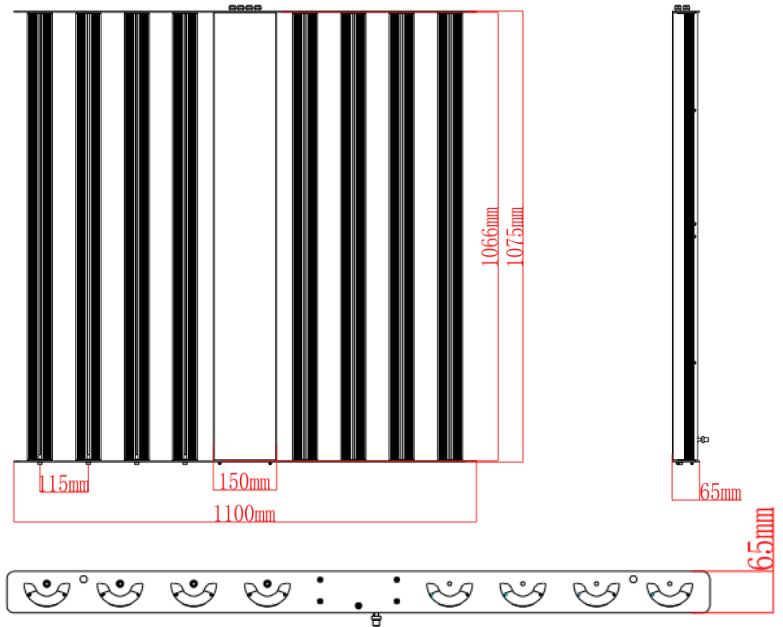

Full Spectrum LED Grow Light

LED light fixture for full-phase cannabis cultivation

Model Number : TA-I800

Features

- ✔ Commercial grade wet location IP65
- ✔ Scientifically optimized spectrum
- ✔ Full cycle cannabis light fixture
- ✔ Low profile design 6.5CM
- ✔ Integrates with existing racking or suspend
- ✔ 0-10V dimming
- ✔ High thermal conductivity
- ✔ High lumen efficiency
- ✔ Adjustable light output
- ✔ High PPFD and light intensity
- ✔ UL Listed Power Supply

Scientifically proven for superior performance and value

Specifications

- Wattage: 800W ±10%(8PCS Bar Lights)
- Voltage: 100-277VAC
- Full Spectrum: 300-800 NM
- Dimmable: 0-10V
- Timer: Available
- Beam Angle: 120°
- Lumen Lux: 48000 LM
- Life Time: 50,000 hours
- Warranty: 5 years
- Driver: UL Listed
- LED Chips: Osram+Samsung*2592PCS
- PF: 0.97
- IP: IP65
- Cooling: Aluminium
- Product Size: 110*107.5*6.5CM